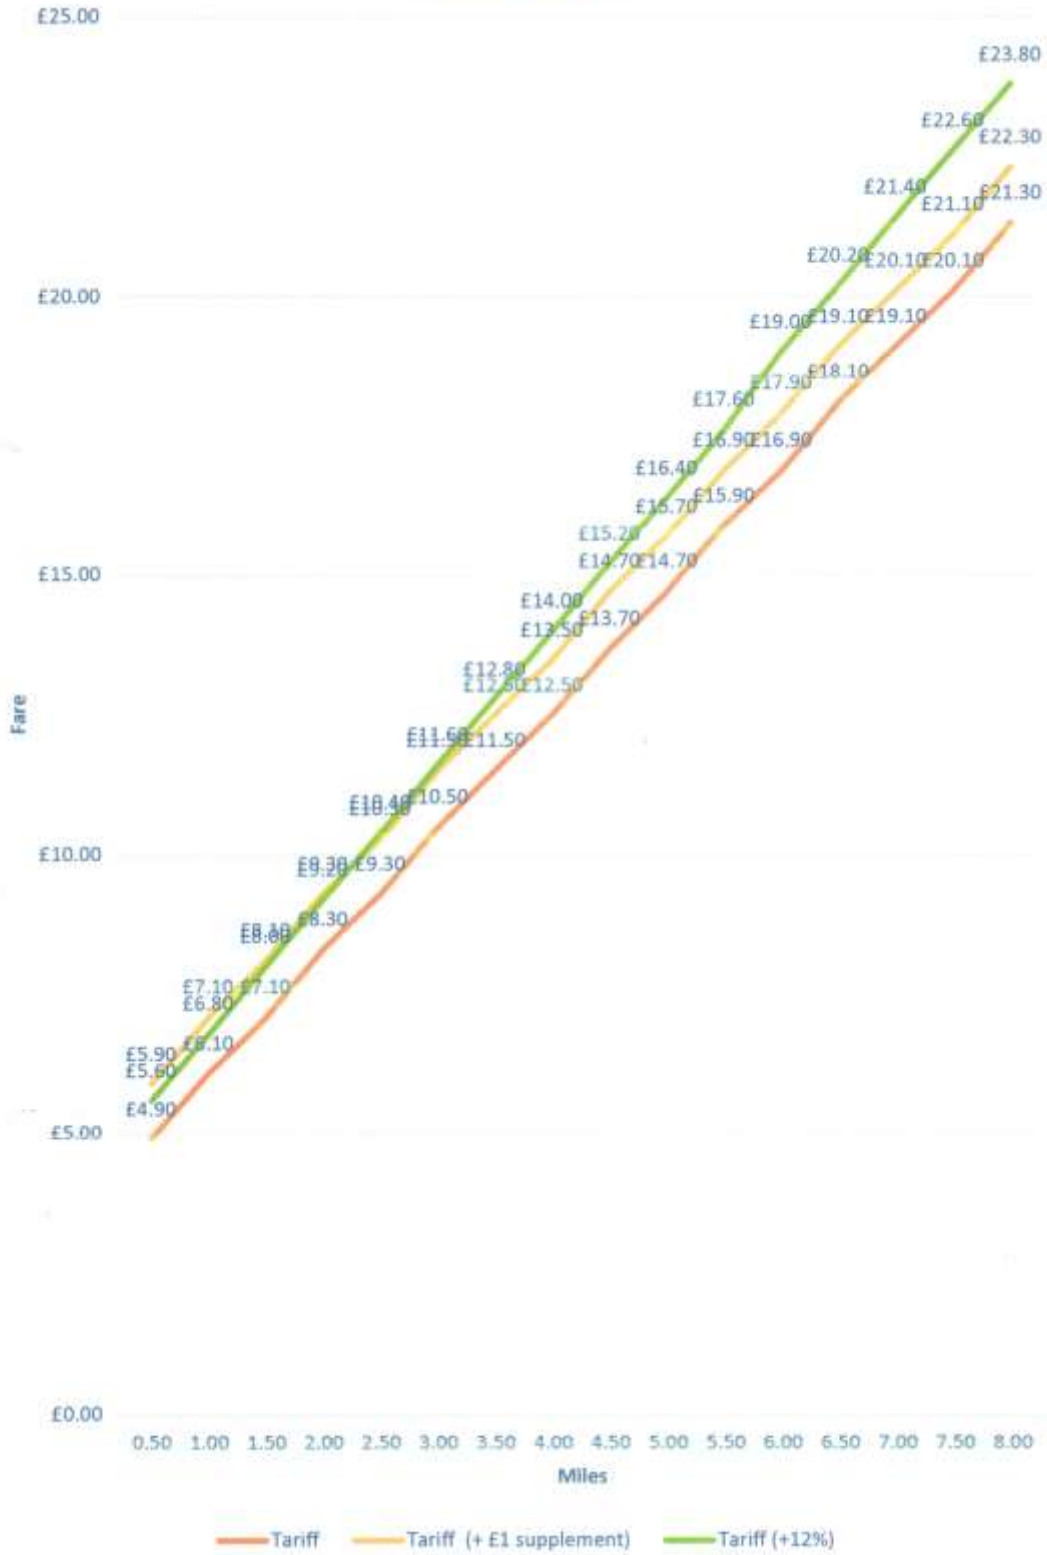

Fare comparisons of journeys with regards to distance travelled **Annex 3**

Tariff 2 (Night)

Tariff 3 (Races)